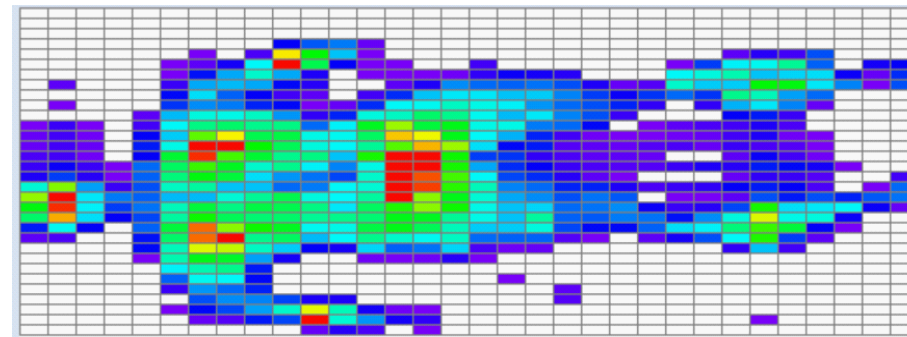

KALMIA[®]

Hybrid Mattress

8 inch Kalmia Hybrid with Microcoils
Average Pressure = 26.75 mmHg

10 inch Kalmia Support Mattress
Average Pressure = 25.62 mmHg

6 inch Leading Industry Mattress (Hybrid)
Average Pressure = 26.91 mmHg

8" Hybrid performed best in testing for pressure point relief compared to 6" and 10" mattress test samples.