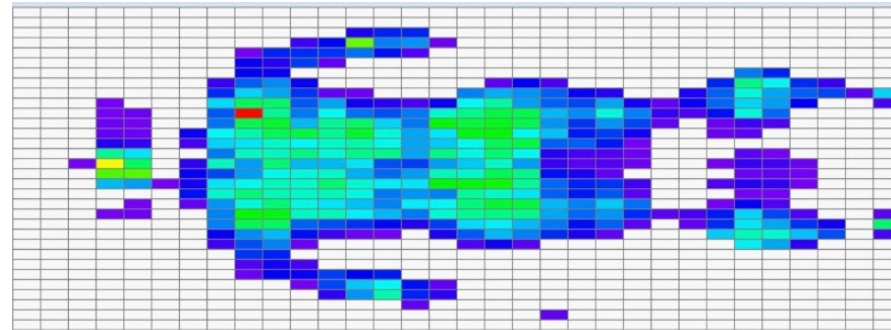

KALMIA[®]

Hybrid Mattress

8 inch Kalmia Hybrid with Microcoils
Average Pressure = 26.75 mmHg

10 inch Kalmia Support Mattress
Average Pressure = 25.62 mmHg

6 inch Leading Industry Mattress (Hybrid)
Average Pressure = 26.91 mmHg

8" Hybrid performed best in testing for pressure point relief compared to 6" and 10" mattress test samples.