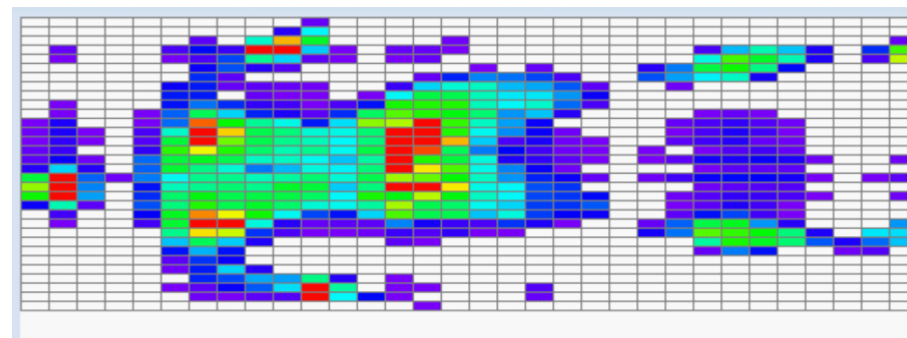

KALMIA[®]

Hybrid Mattress

8 inch Kalmia Hybrid with Microcoils
Average Pressure = 26.75 mmHg

10 inch Kalmia Support Mattress
Average Pressure = 25.62 mmHg

6 inch Leading Industry Mattress (Hybrid)
Average Pressure = 26.91 mmHg

8" Hybrid performed best in testing for pressure point relief compared to 6" and 10" mattress test samples.